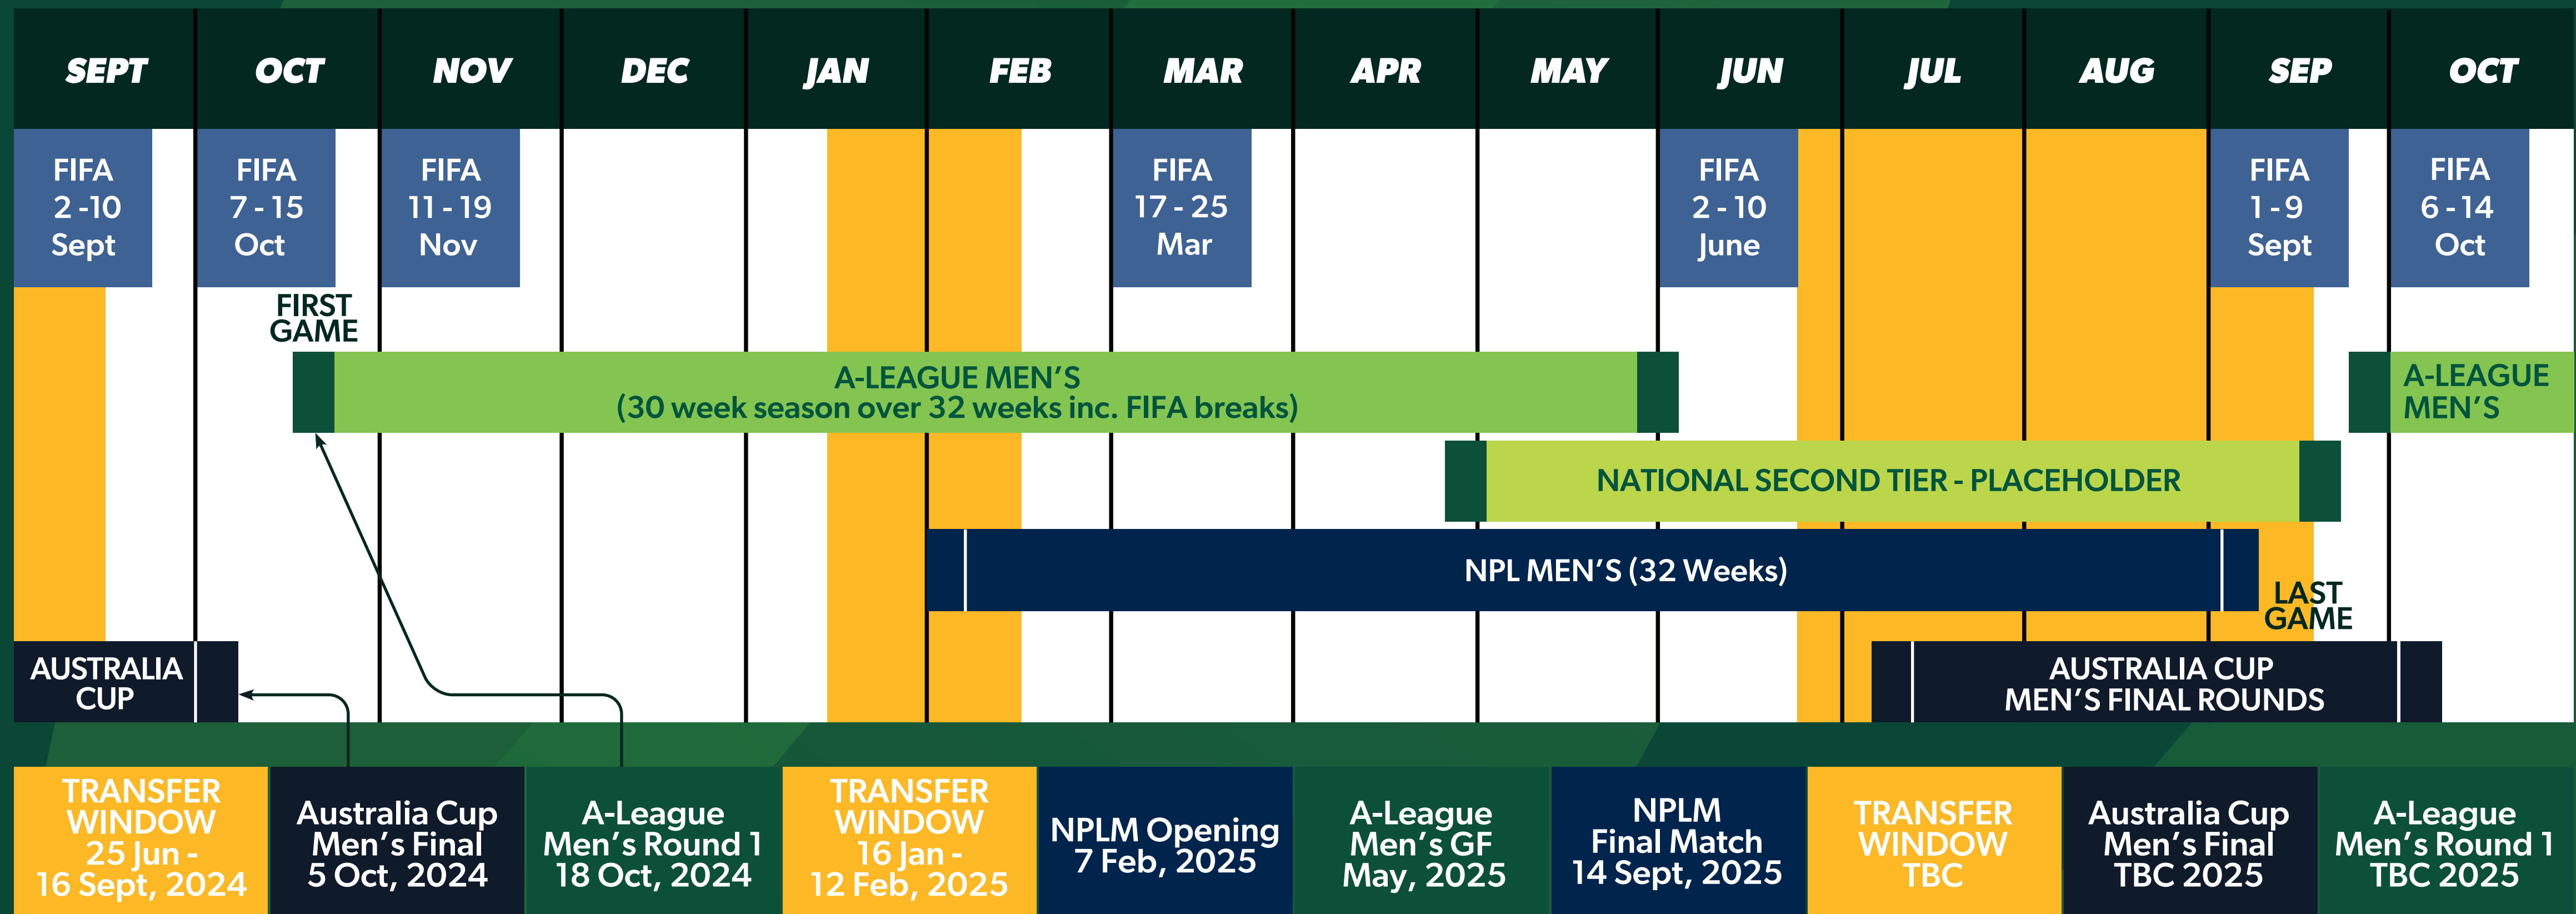

Opening weekend from:
Friday 7 February -
Sunday 9 February, 2025

Closing weekend by:
Friday 12 September -
Sunday 14 September, 2025

Transfer Windows

1. 12 weeks
3 September –
25 November, 2024

2. 4 weeks
30 April - 27 May, 2025

Player Welfare:

Aligning competitions with FIFA breaks to maximise career opportunities. Spacing between competitions for mandatory breaks.

FOOTBALL AUSTRALIA DMC

MEN'S

2024 | 2025

FOOTBALL AUSTRALIA SEASON 2024-2025