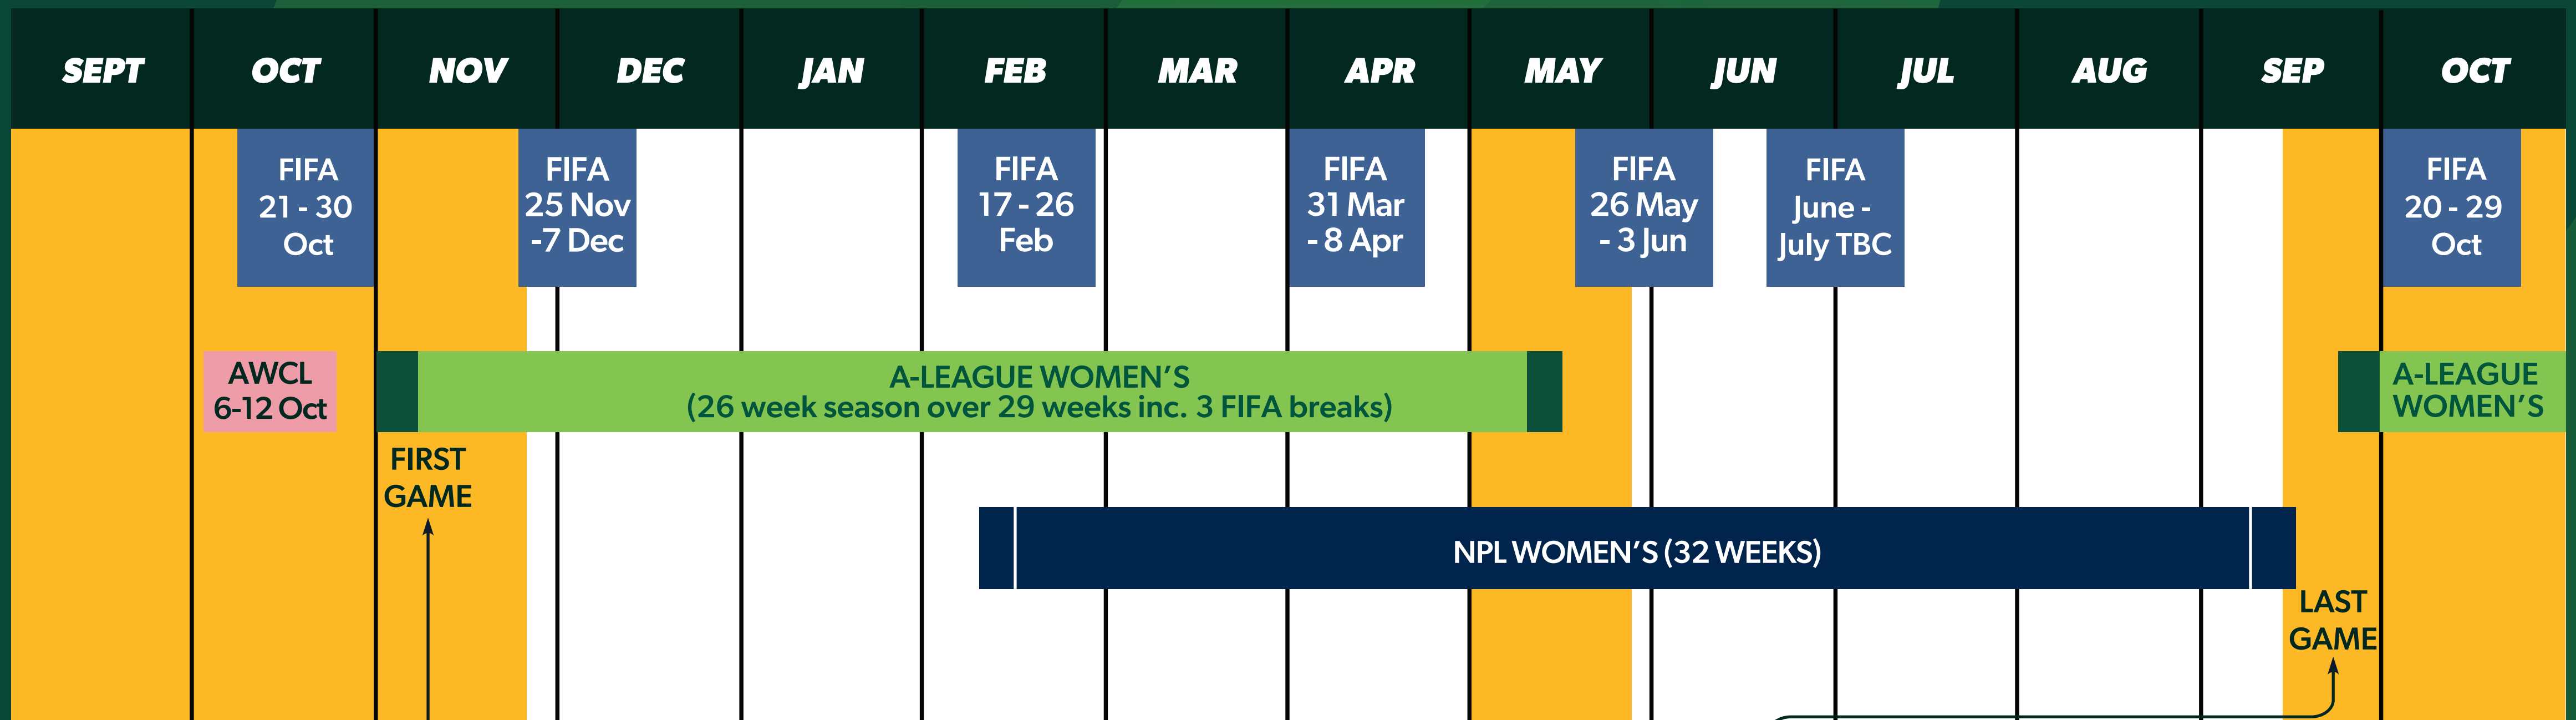

FOOTBALL AUSTRALIA DMC

**DOMESTIC MATCH
CALENDAR 2024/25**

FOOTBALL AUSTRALIA DMC

KEY DATES

DMC MEN'S

Football Australia Season

Sunday 6 October, 2024 –
Saturday 4 October, 2025

**First Game: Isuzu UTE
A-League Men's Round 1:**
Friday 18 October, 2024

DMC WOMEN'S

Football Australia Season

Sunday 6 October, 2024 –
Saturday 4 October, 2025

**First Game: Liberty A-League
Women's Round 1:**
Friday 1 November, 2024

NPLW Closing Weekend by:
Friday 12 September -
Sunday 14 September, 2025

Opening weekend from:
Friday 7 February -
Sunday 9 February, 2025

Closing weekend by:
Friday 12 September -
Sunday 14 September, 2025

Transfer Windows

1. 12 weeks
3 September –
25 November, 2024

2. 4 weeks
30 April - 27 May, 2025

Player Welfare:

Aligning competitions with FIFA breaks to maximise career opportunities. Spacing between competitions for mandatory breaks.

FOOTBALL AUSTRALIA DMC

WOMEN'S

2024 | 2025

FOOTBALL AUSTRALIA SEASON 2024-2025